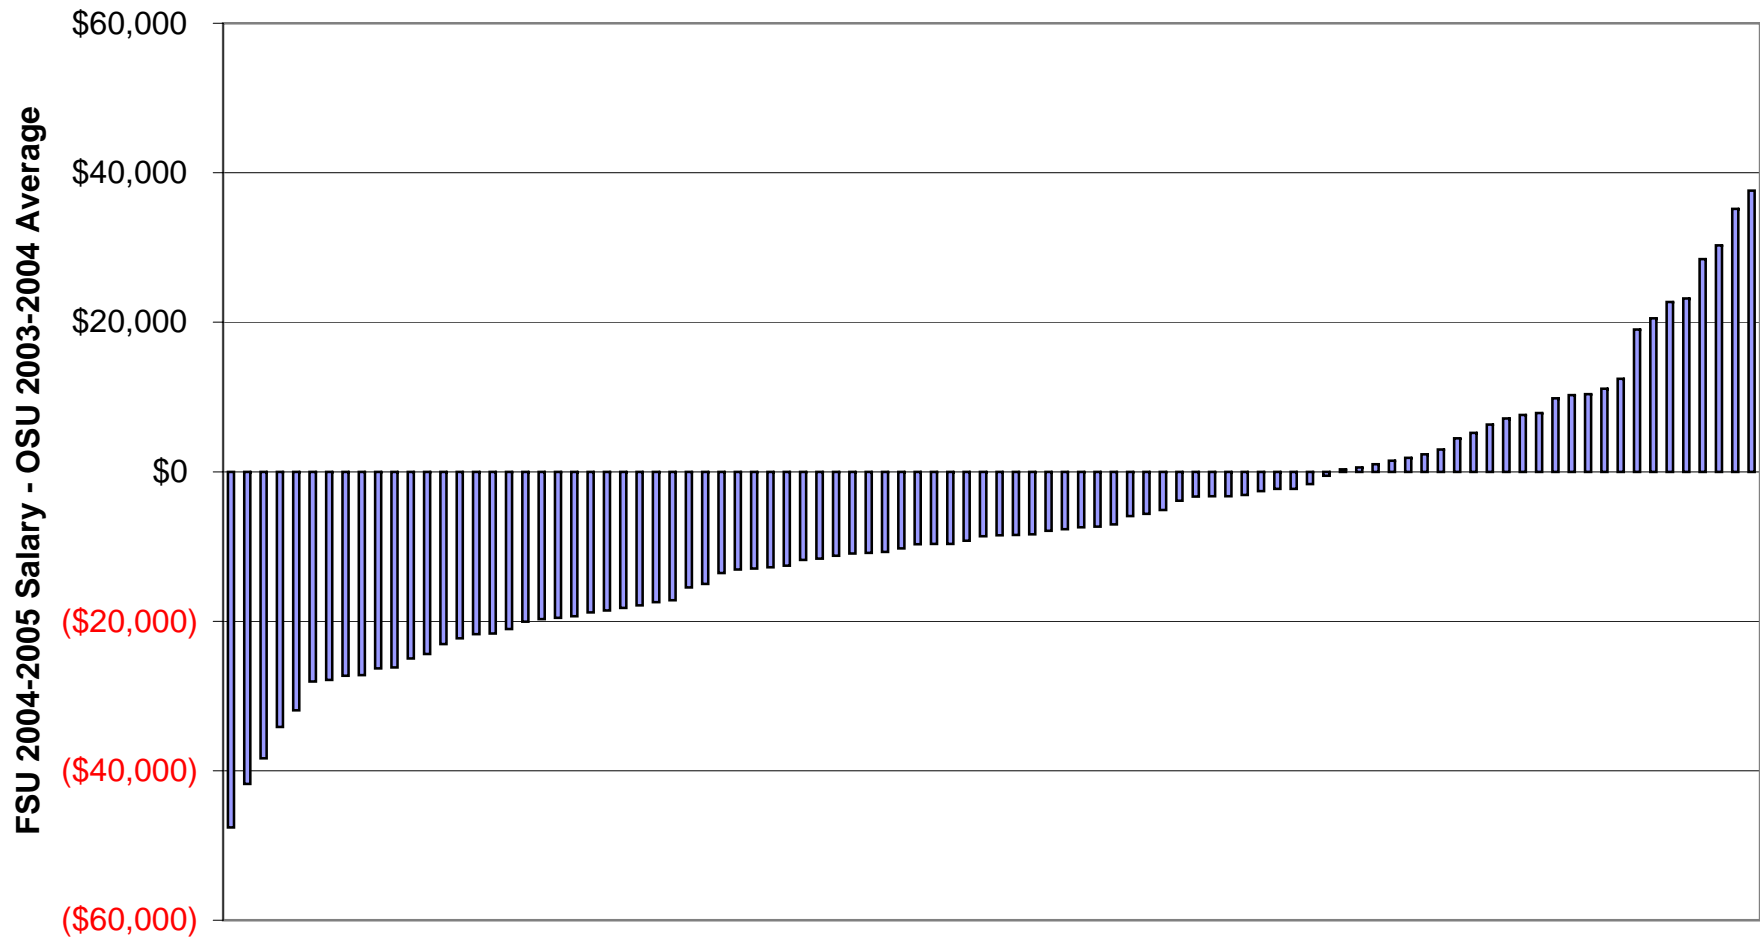

Market Inequity: FSU Named Professorship Holders

72% of FSU Named Professors are paid less than the previous year's OSU Research I average salary for their discipline.