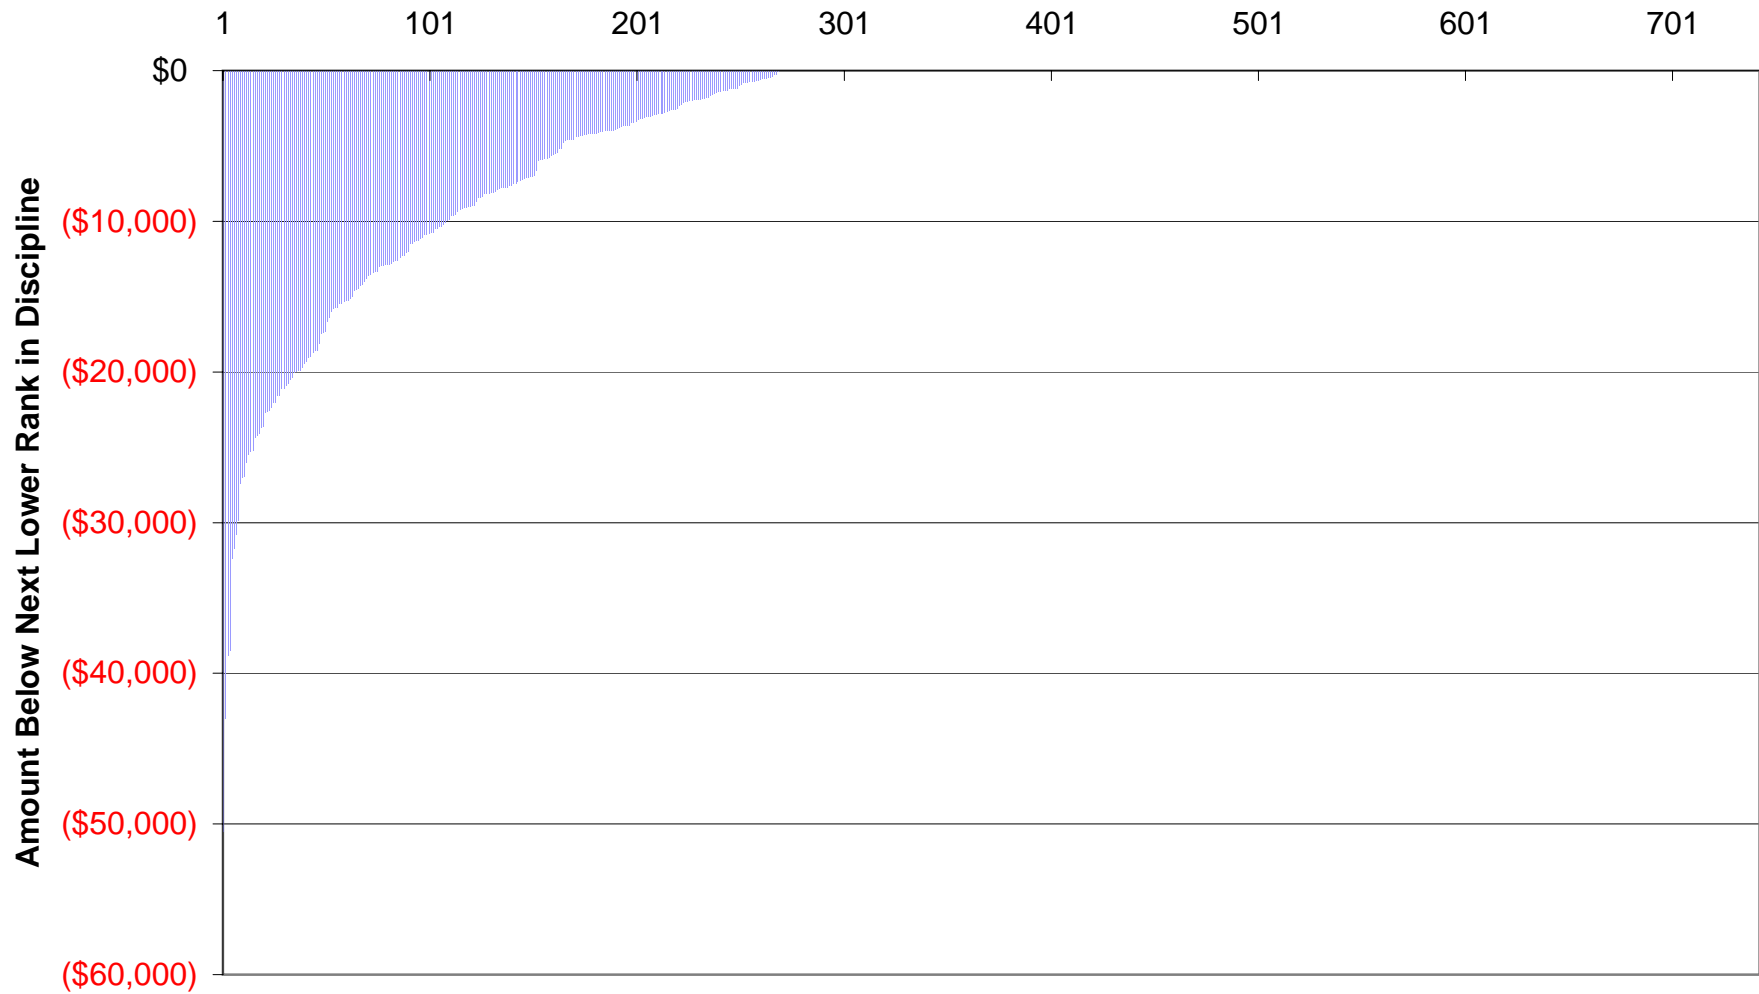

# Salary Inversions

**36% of FSU Associate and Full Professors Suffer Salary Inversion**