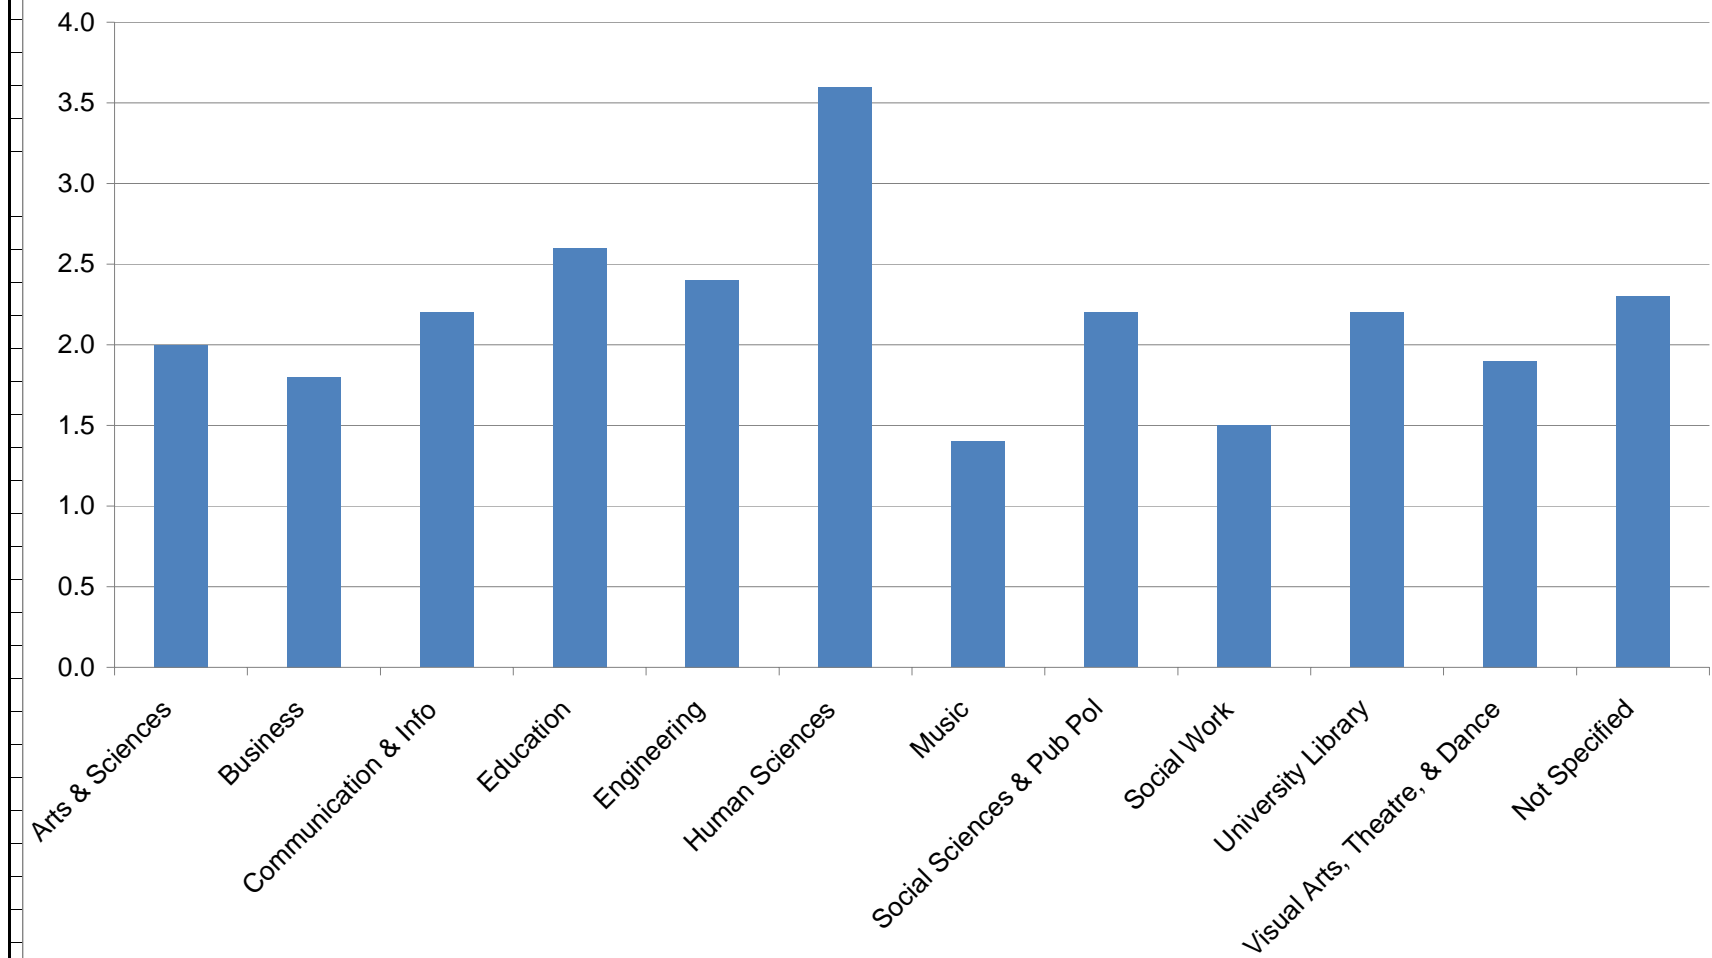

Social Sciences & Pub Pol

Social Work

University Library

Visual Arts, Theatre, & Dance

Not Specified

College/Unit Climate Is Positive (1=Strongly agree, 5=Strongly disagree)

Department Chair Ratings (1=Outstanding, 5=Unacceptable)