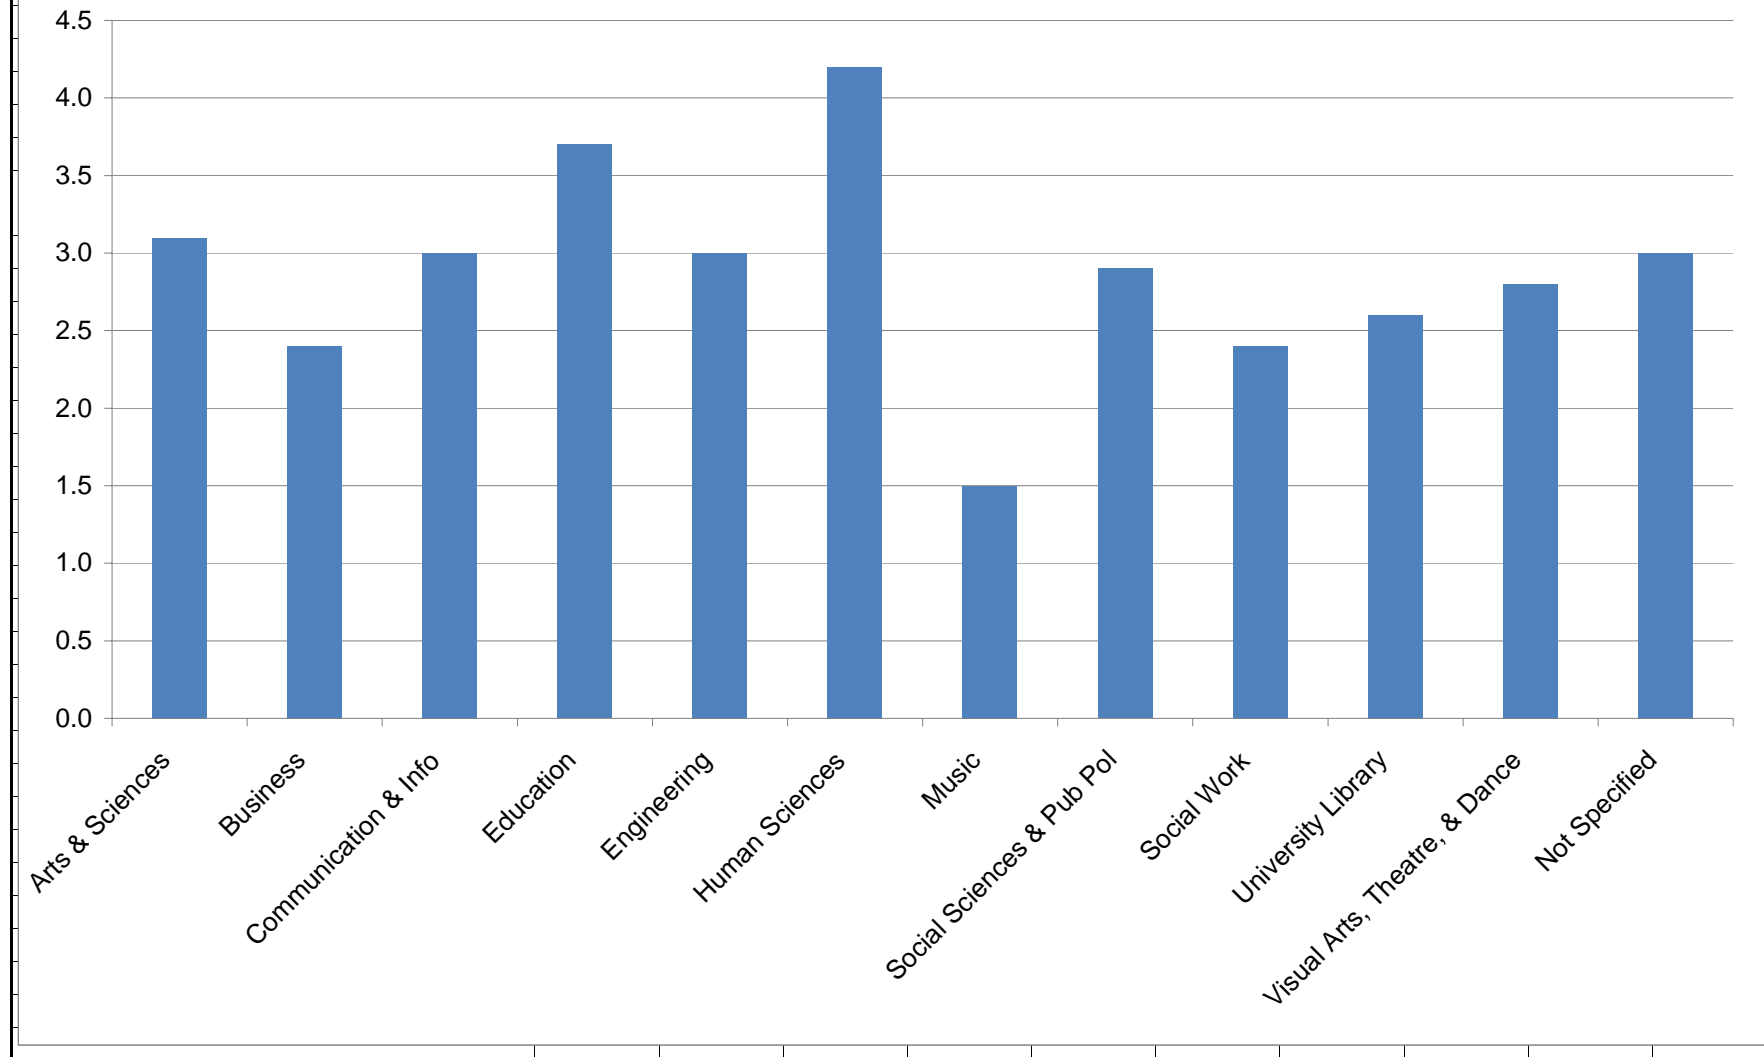

Social Sciences & Pub Pol

Social Work

University Library

Visual Arts, Theatre, & Dance

Not Specified

College/Unit Climate Is Positive (1=Strongly agree, 5=Strongly disagree)

Department Chair Ratings (1=Outstanding, 5=Unacceptable)