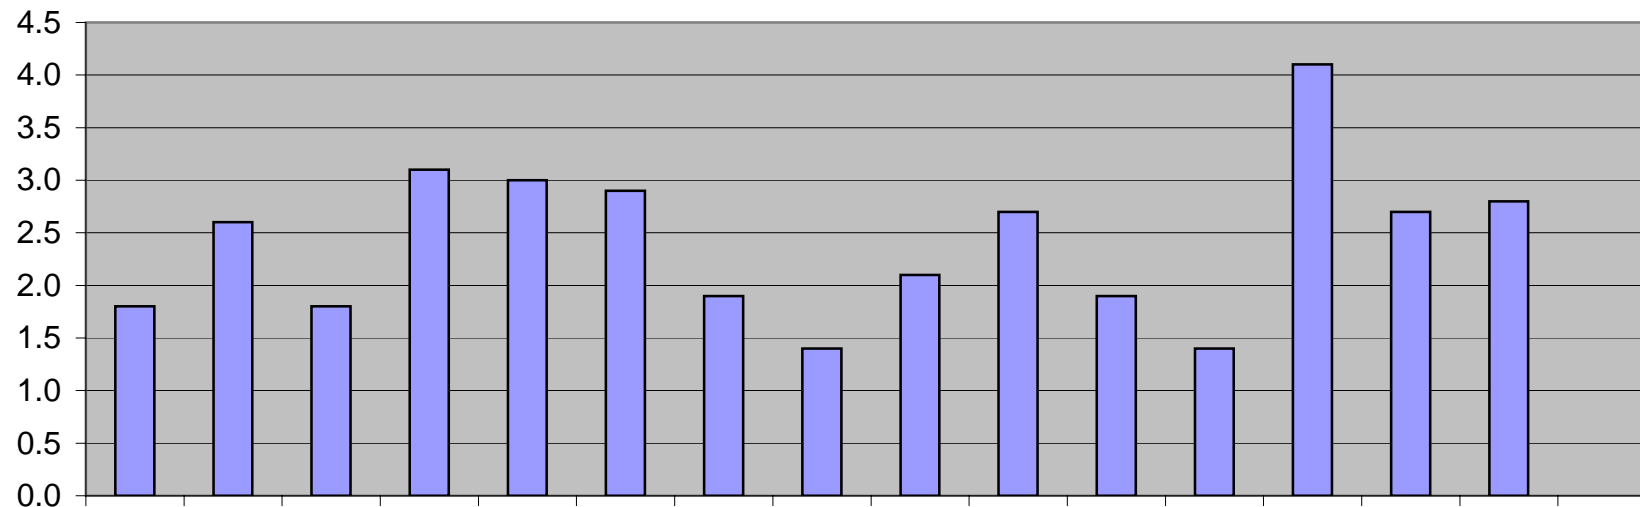

Department Chair Ratings

Rating (1=Outstanding ... 5=Unacceptable)

Department

Climate for Faculty in Department is Positive

1=Strongly agree ... 5=Strongly disagree

Department