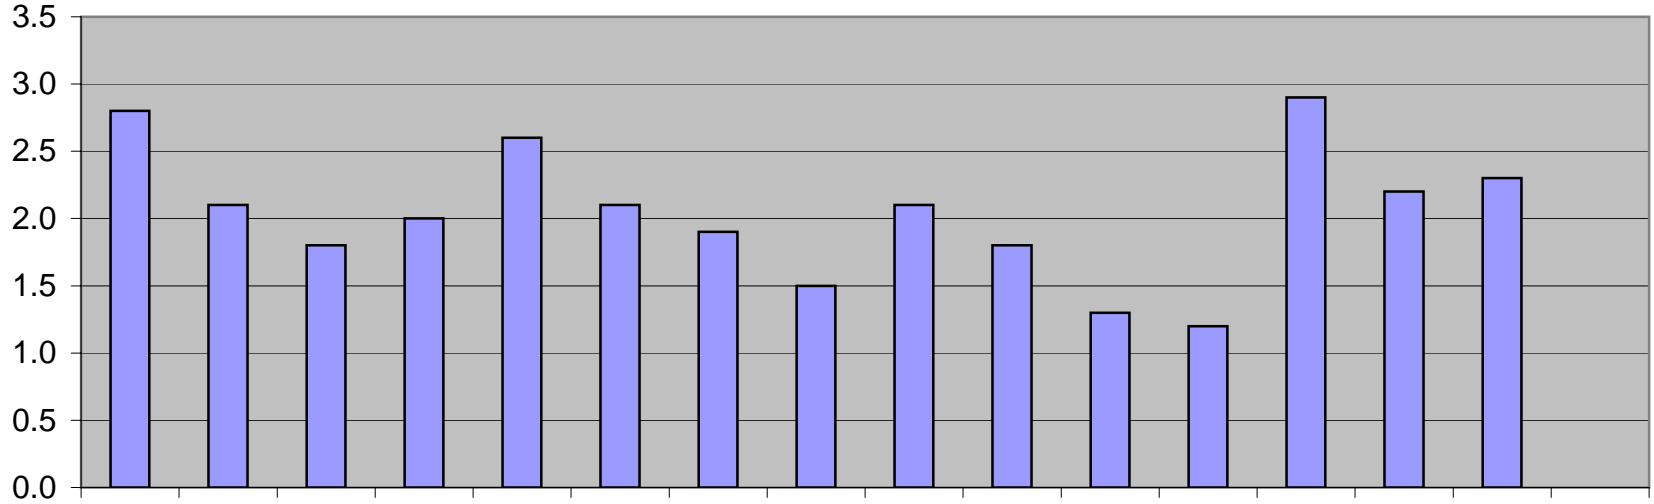

Department Chair Ratings

Rating (1=Outstanding ... 5=Unacceptable)

Department

Climate for Faculty in Department is Positive

1=Strongly agree ... 5=Strongly disagree

Department